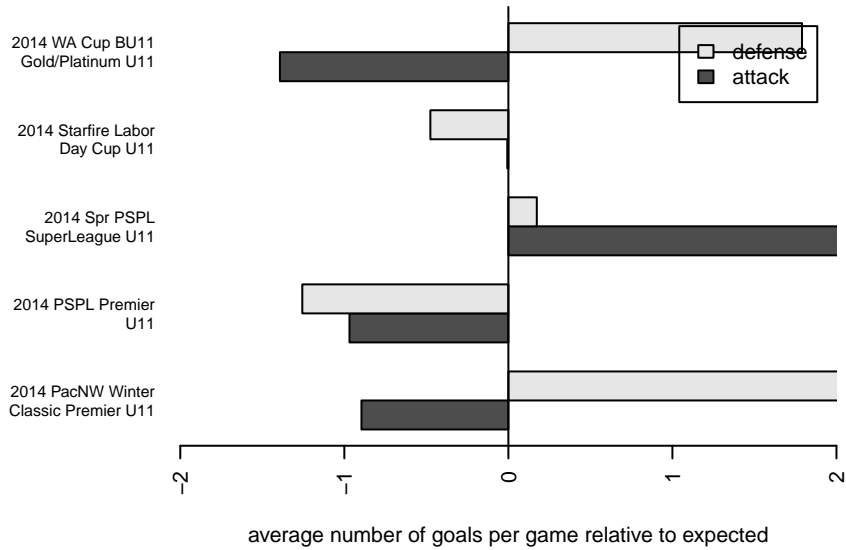

Seattle Celtic Green B03

Seattle Celtic
 Seattle, WA
 B03 total strength=579
 attack=0.75 defense=0.29
 fall league = PSPL Premier U11,
 spr league = Spr PSPL SuperLeague U11

alt names used:
 Seattle Celtic B03 Green
 Seattle Celtic [Green]
 Seattle Celtic B03 Green
 Seattle Celtic 03/04
 Seattle Celtic B03 Green
 SEATTLE CELTIC B03 GREEN ()

Venues played:
 2014 Starfire Labor Day Cup U11
 2014 PSPL Premier U11
 2014 PSPL Classic-WSPL U11
 2014 PacNW Winter Classic Premier U11
 2014 Spr PSPL SuperLeague U11
 2014 WA Cup BU11 Gold/Platinum U11

**attack and defense variance (black dot)
relative to other teams
and top 10 in region**

**attack and defense rating
relative to others at age
and all opponents in last 13 months**

Performance relative to 13 month average