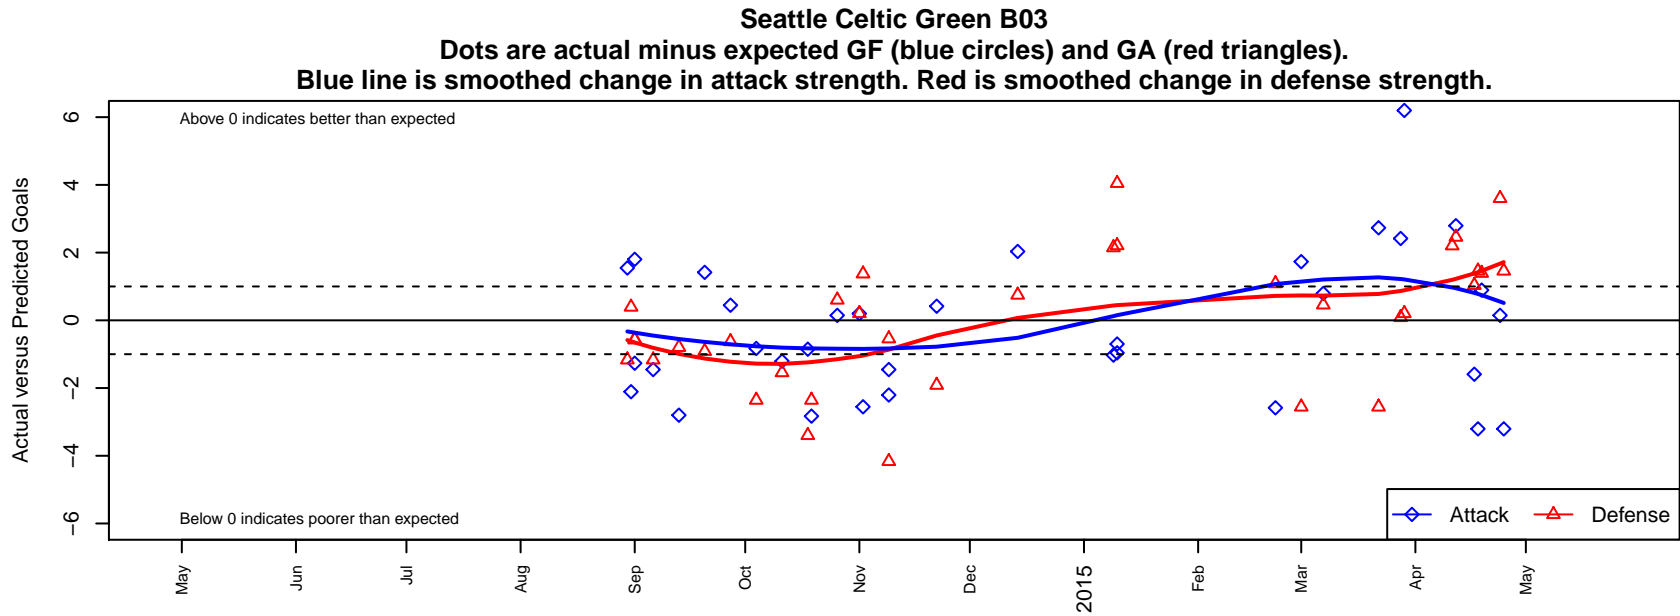

Seattle Celtic Green B03

Seattle Celtic
 Seattle, WA
 B03 total strength=579
 attack=0.75 defense=0.29
 fall league = PSPL Premier U11,
 spr league = Spr PSPL SuperLeague U11

alt names used:
 Seattle Celtic B03 Green
 Seattle Celtic [Green]
 Seattle Celtic B03 Green
 Seattle Celtic 03/04
 Seattle Celtic B03 Green
 SEATTLE CELTIC B03 GREEN ()

**attack and defense variance (black dot)
relative to other teams
and top 10 in region**

**attack and defense rating
relative to others at age
and all opponents in last 13 months**

Performance relative to 13 month average