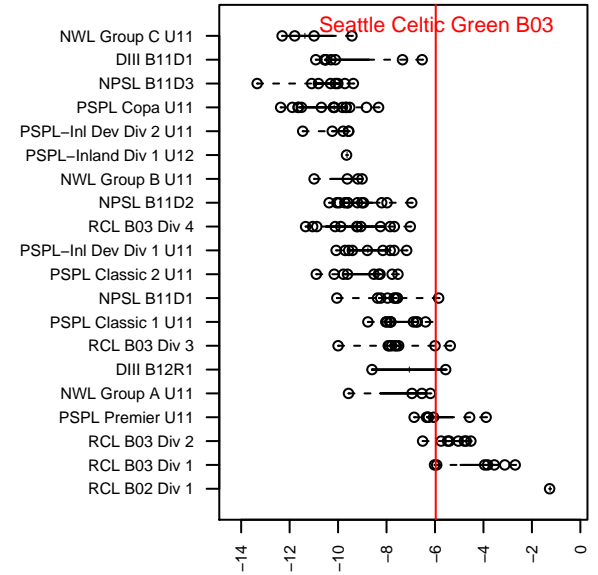

Seattle Celtic Green B03

Seattle Celtic
 Seattle, WA
 B03 total strength=579
 attack=0.75 defense=0.29
 fall league = PSPL Premier U11,
 spr league = Spr PSPL SuperLeague U11

alt names used:
 Seattle Celtic B03 Green
 Seattle Celtic [Green]
 Seattle Celtic B03 Green
 Seattle Celtic 03/04
 Seattle Celtic B03 Green
 SEATTLE CELTIC B03 GREEN ()

**attack and defense variance (black dot)
relative to other teams
and top 10 in region**

**attack and defense rating
relative to others at age
and all opponents in last 13 months**

Performance relative to 13 month average